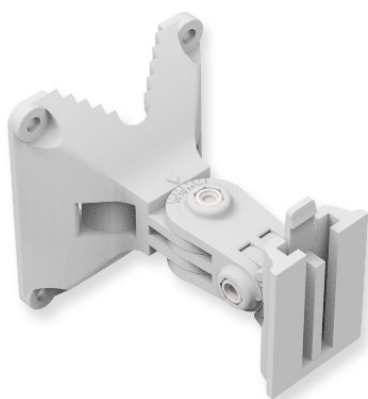

## SimRush Wall Mount Pro

**Price: £6.63**

**Product Page:** <https://store.freeclix.com/product/simrush-wall-mount-pro/>

### Product Summary

Used to mount the SimRush Outdoor Wireless Device on a wall. Can also be used as an adapter from large diameter pole to small size antenna mounting clip to ensure reliable fitting.

The SimRush Wall Mount Pro allows for mounting at different angles.

### Product Description

Used to mount the SimRush Outdoor Wireless Device on a wall. Can also be used as an adapter from large diameter pole to small size antenna mounting clip to ensure reliable fitting.

The SimRush Wall Mount Pro allows for mounting at different angles.